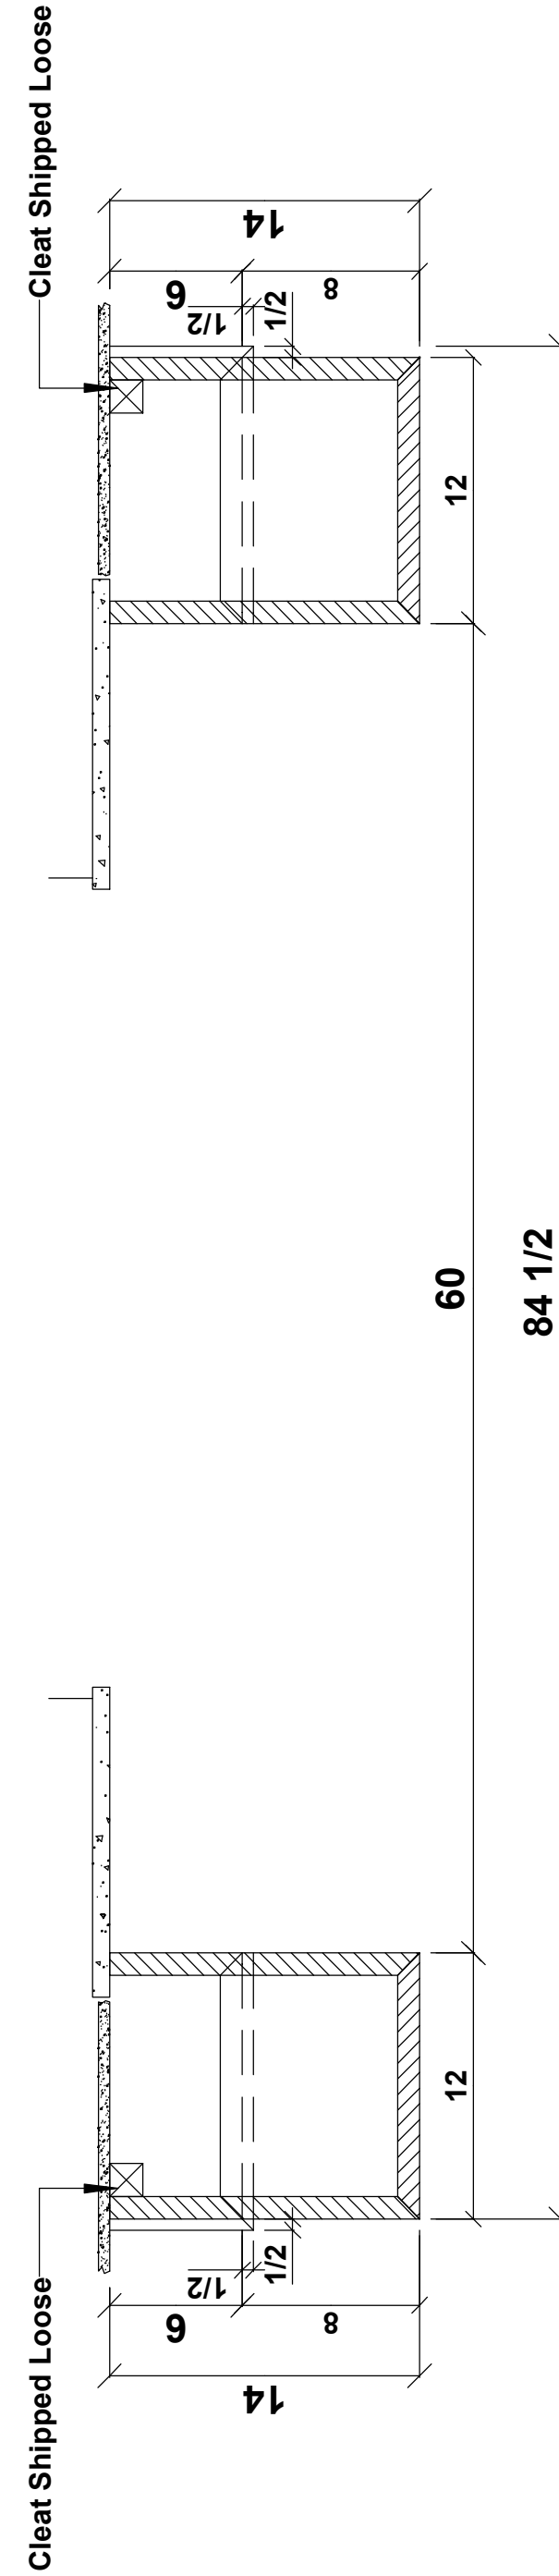

6010 Dixie Highway
 Vero Beach, Florida 32967
 Phone: (772) 569-3466 * Fax: (772) 569-3128

Shaver Millwork

Project:

**Custom Mantel
 For Golf Clubhouse**

Date:
 August 2011

Sheet
 1 of 1

Crown #330 Sim
 Full Scale

Bed #375 Sim.
 Full Scale

Mantel Trim
 Full Scale

**1 ea - Mantel
 Stain Grade White Oak
 @ Grill Room Side
 Verify Dimensions**