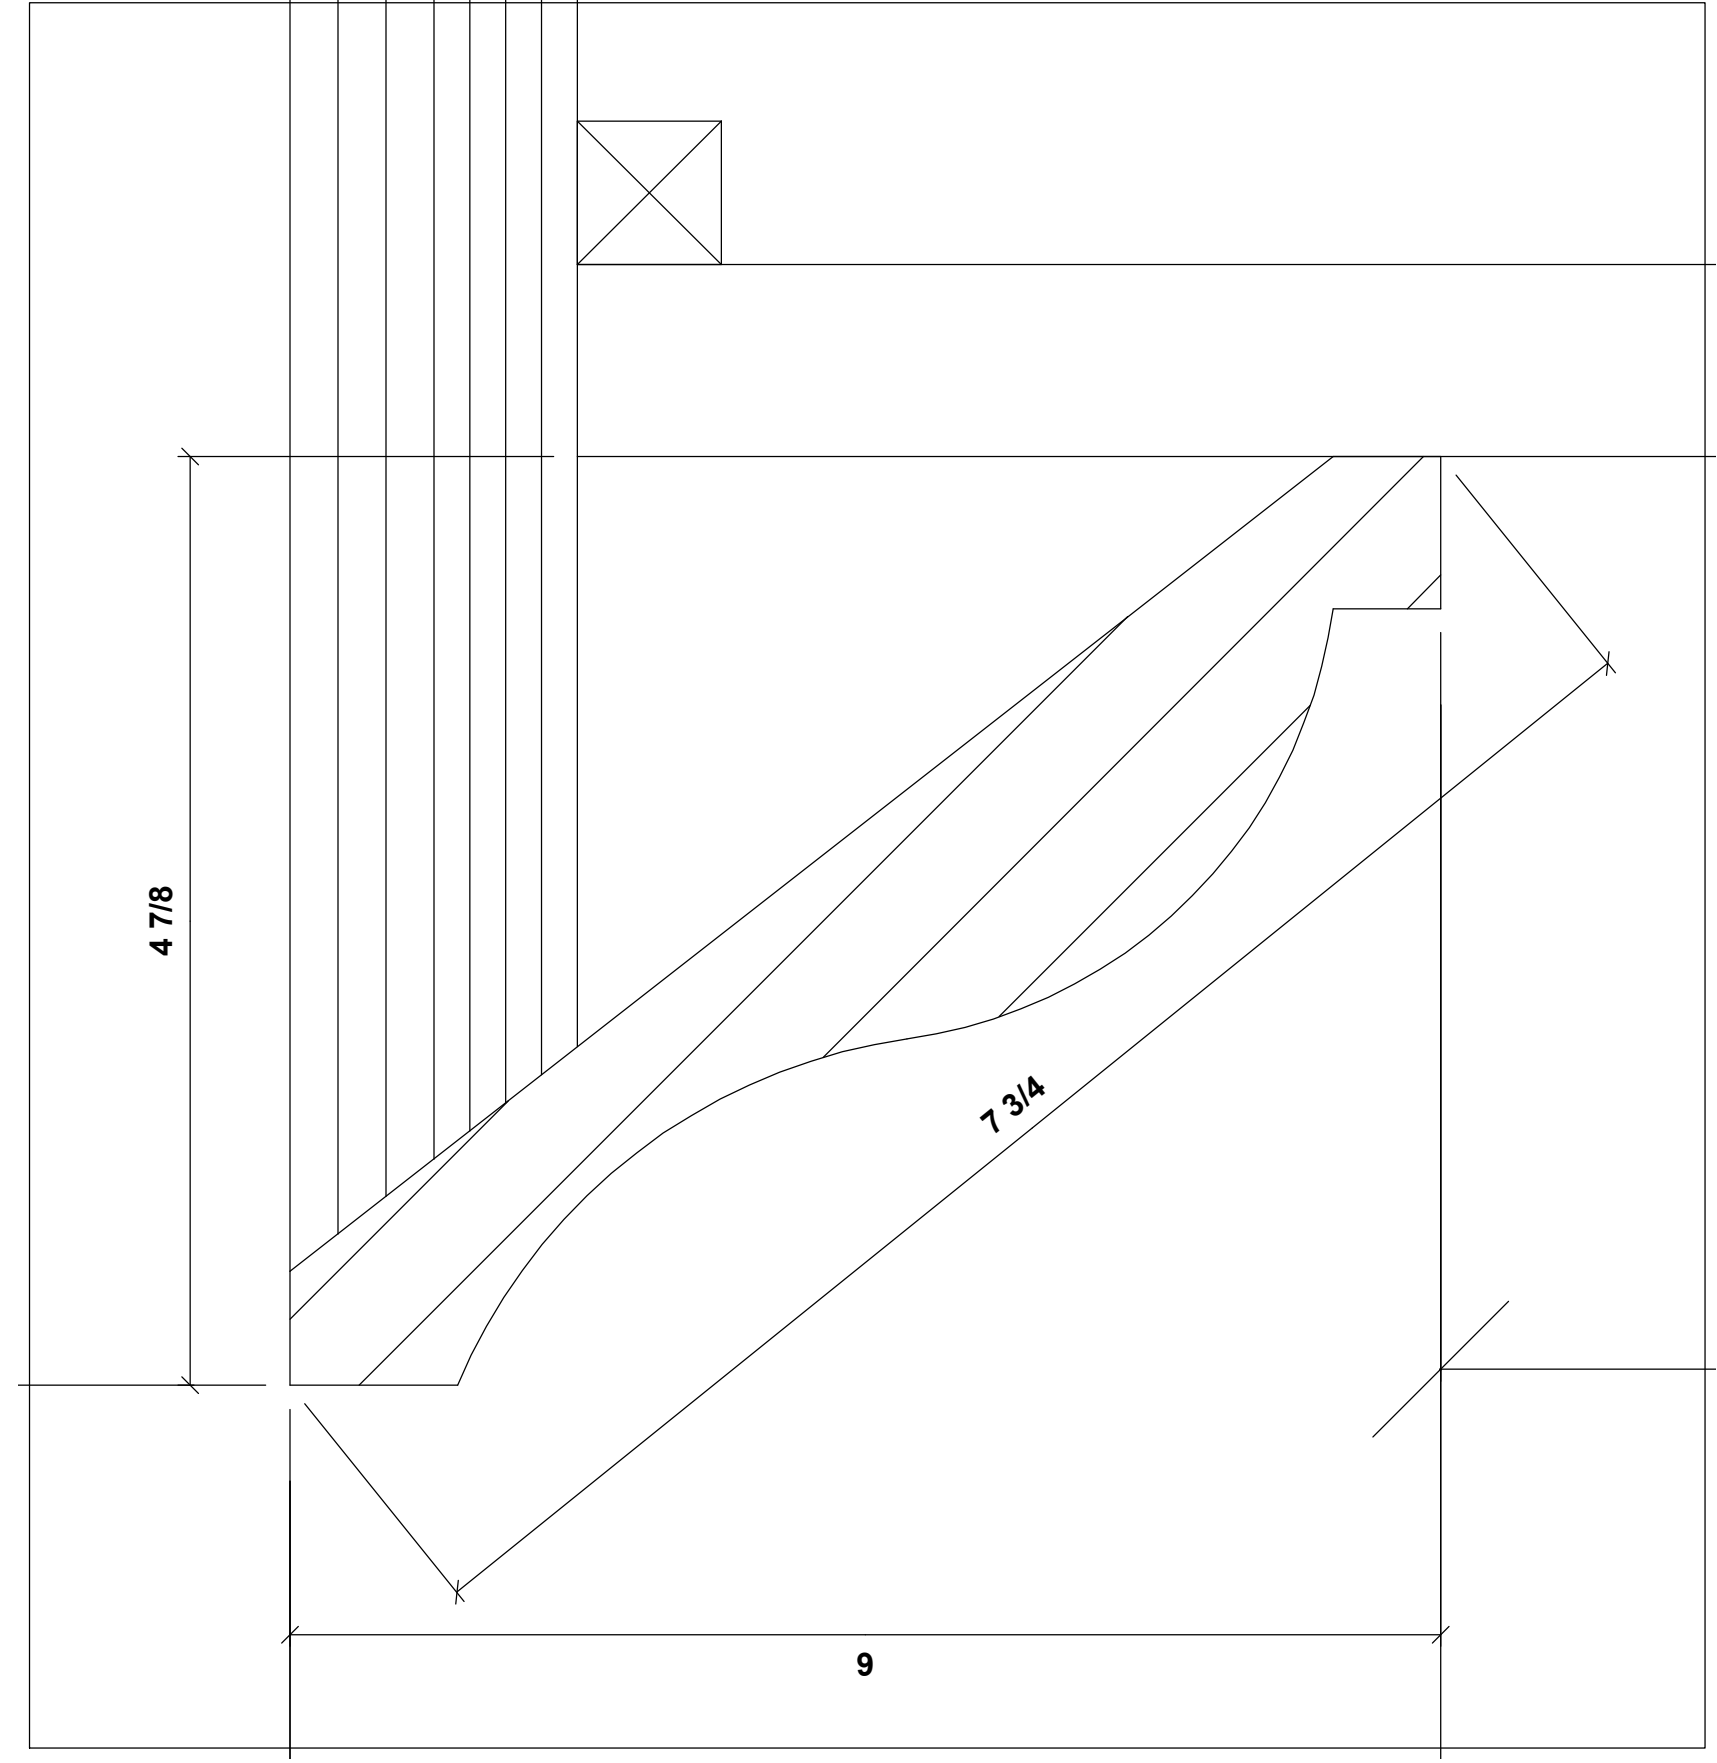

6010 Dixie Highway
 Vero Beach, Florida 32967
 Phone: (772) 569-3466 * Fax: (772) 569-3128

Shaver Millwork

Project:

**Custom Mantel
 For Golf Clubhouse**

Date:
 August 2011

Sheet
 1 of 1

Crown #330 Sim
 Full Scale

Bed #375 Sim.
 Full Scale

Mantel Trim
 Full Scale

**1 ea - Mantel
 Stain Grade White Oak
 @ Grill Room Side
 Verify Dimensions**