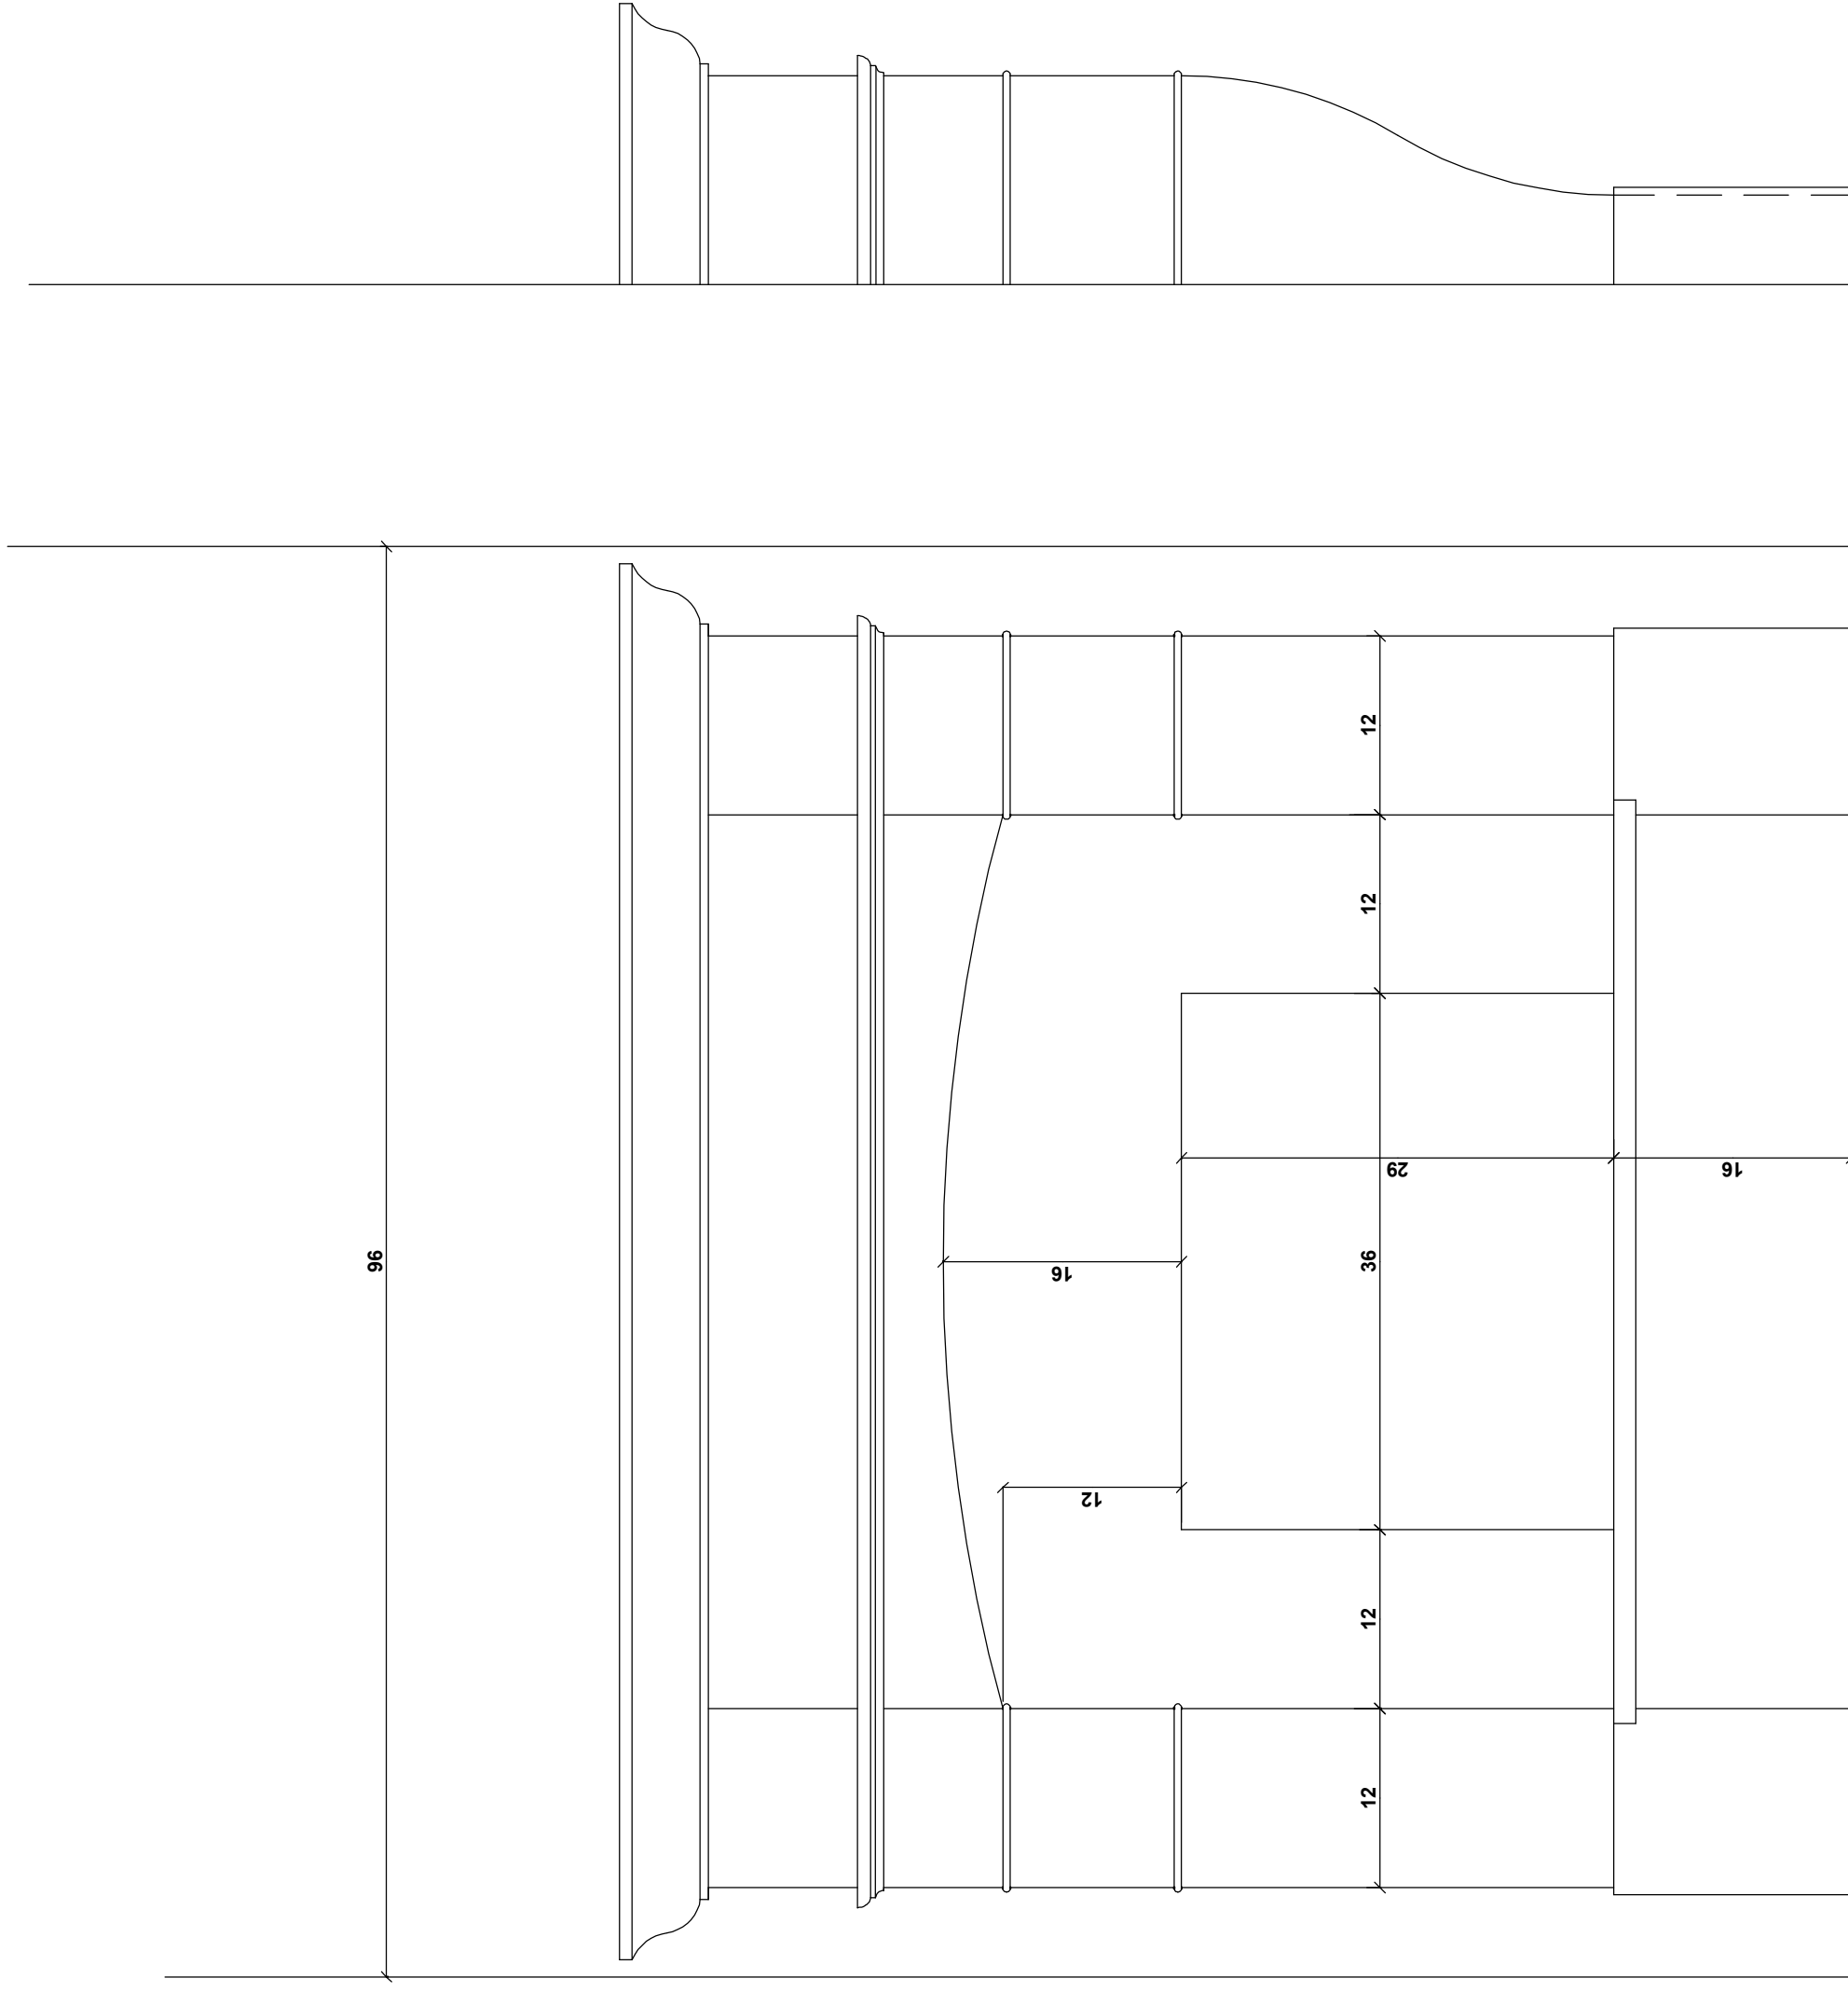

6010 Dixie Highway
 Vero Beach, Florida 32967
 Phone: (772) 569-3466 * Fax: (772) 569-3128

Shaver Millwork

Project:

**Custom Mantel
 For Golf Clubhouse**

Date:
 August 2011

Sheet
 1 of 1

Crown #330 Sim
 Full Scale

Bed #375 Sim.
 Full Scale

Mantel Trim
 Full Scale

**1 ea - Mantel
 Stain Grade White Oak
 @ Grill Room Side
 Verify Dimensions**