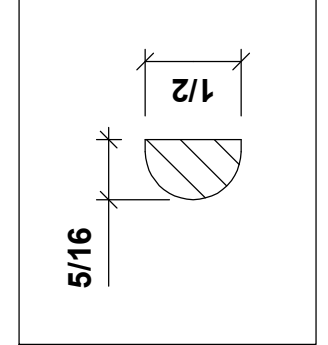

6010 Dixie Highway
 Vero Beach, Florida 32967
 Phone: (772) 569-3466 * Fax: (772) 569-3128

Shaver Millwork

Project:

**Custom Mantel
 For Golf Clubhouse**

Date:
 August 2011

Sheet
 1 of 1

Crown #330 Sim
 Full Scale

Bed #375 Sim.
 Full Scale

Mantel Trim
 Full Scale

**1 ea - Mantel
 Stain Grade White Oak
 @ Grill Room Side
 Verify Dimensions**