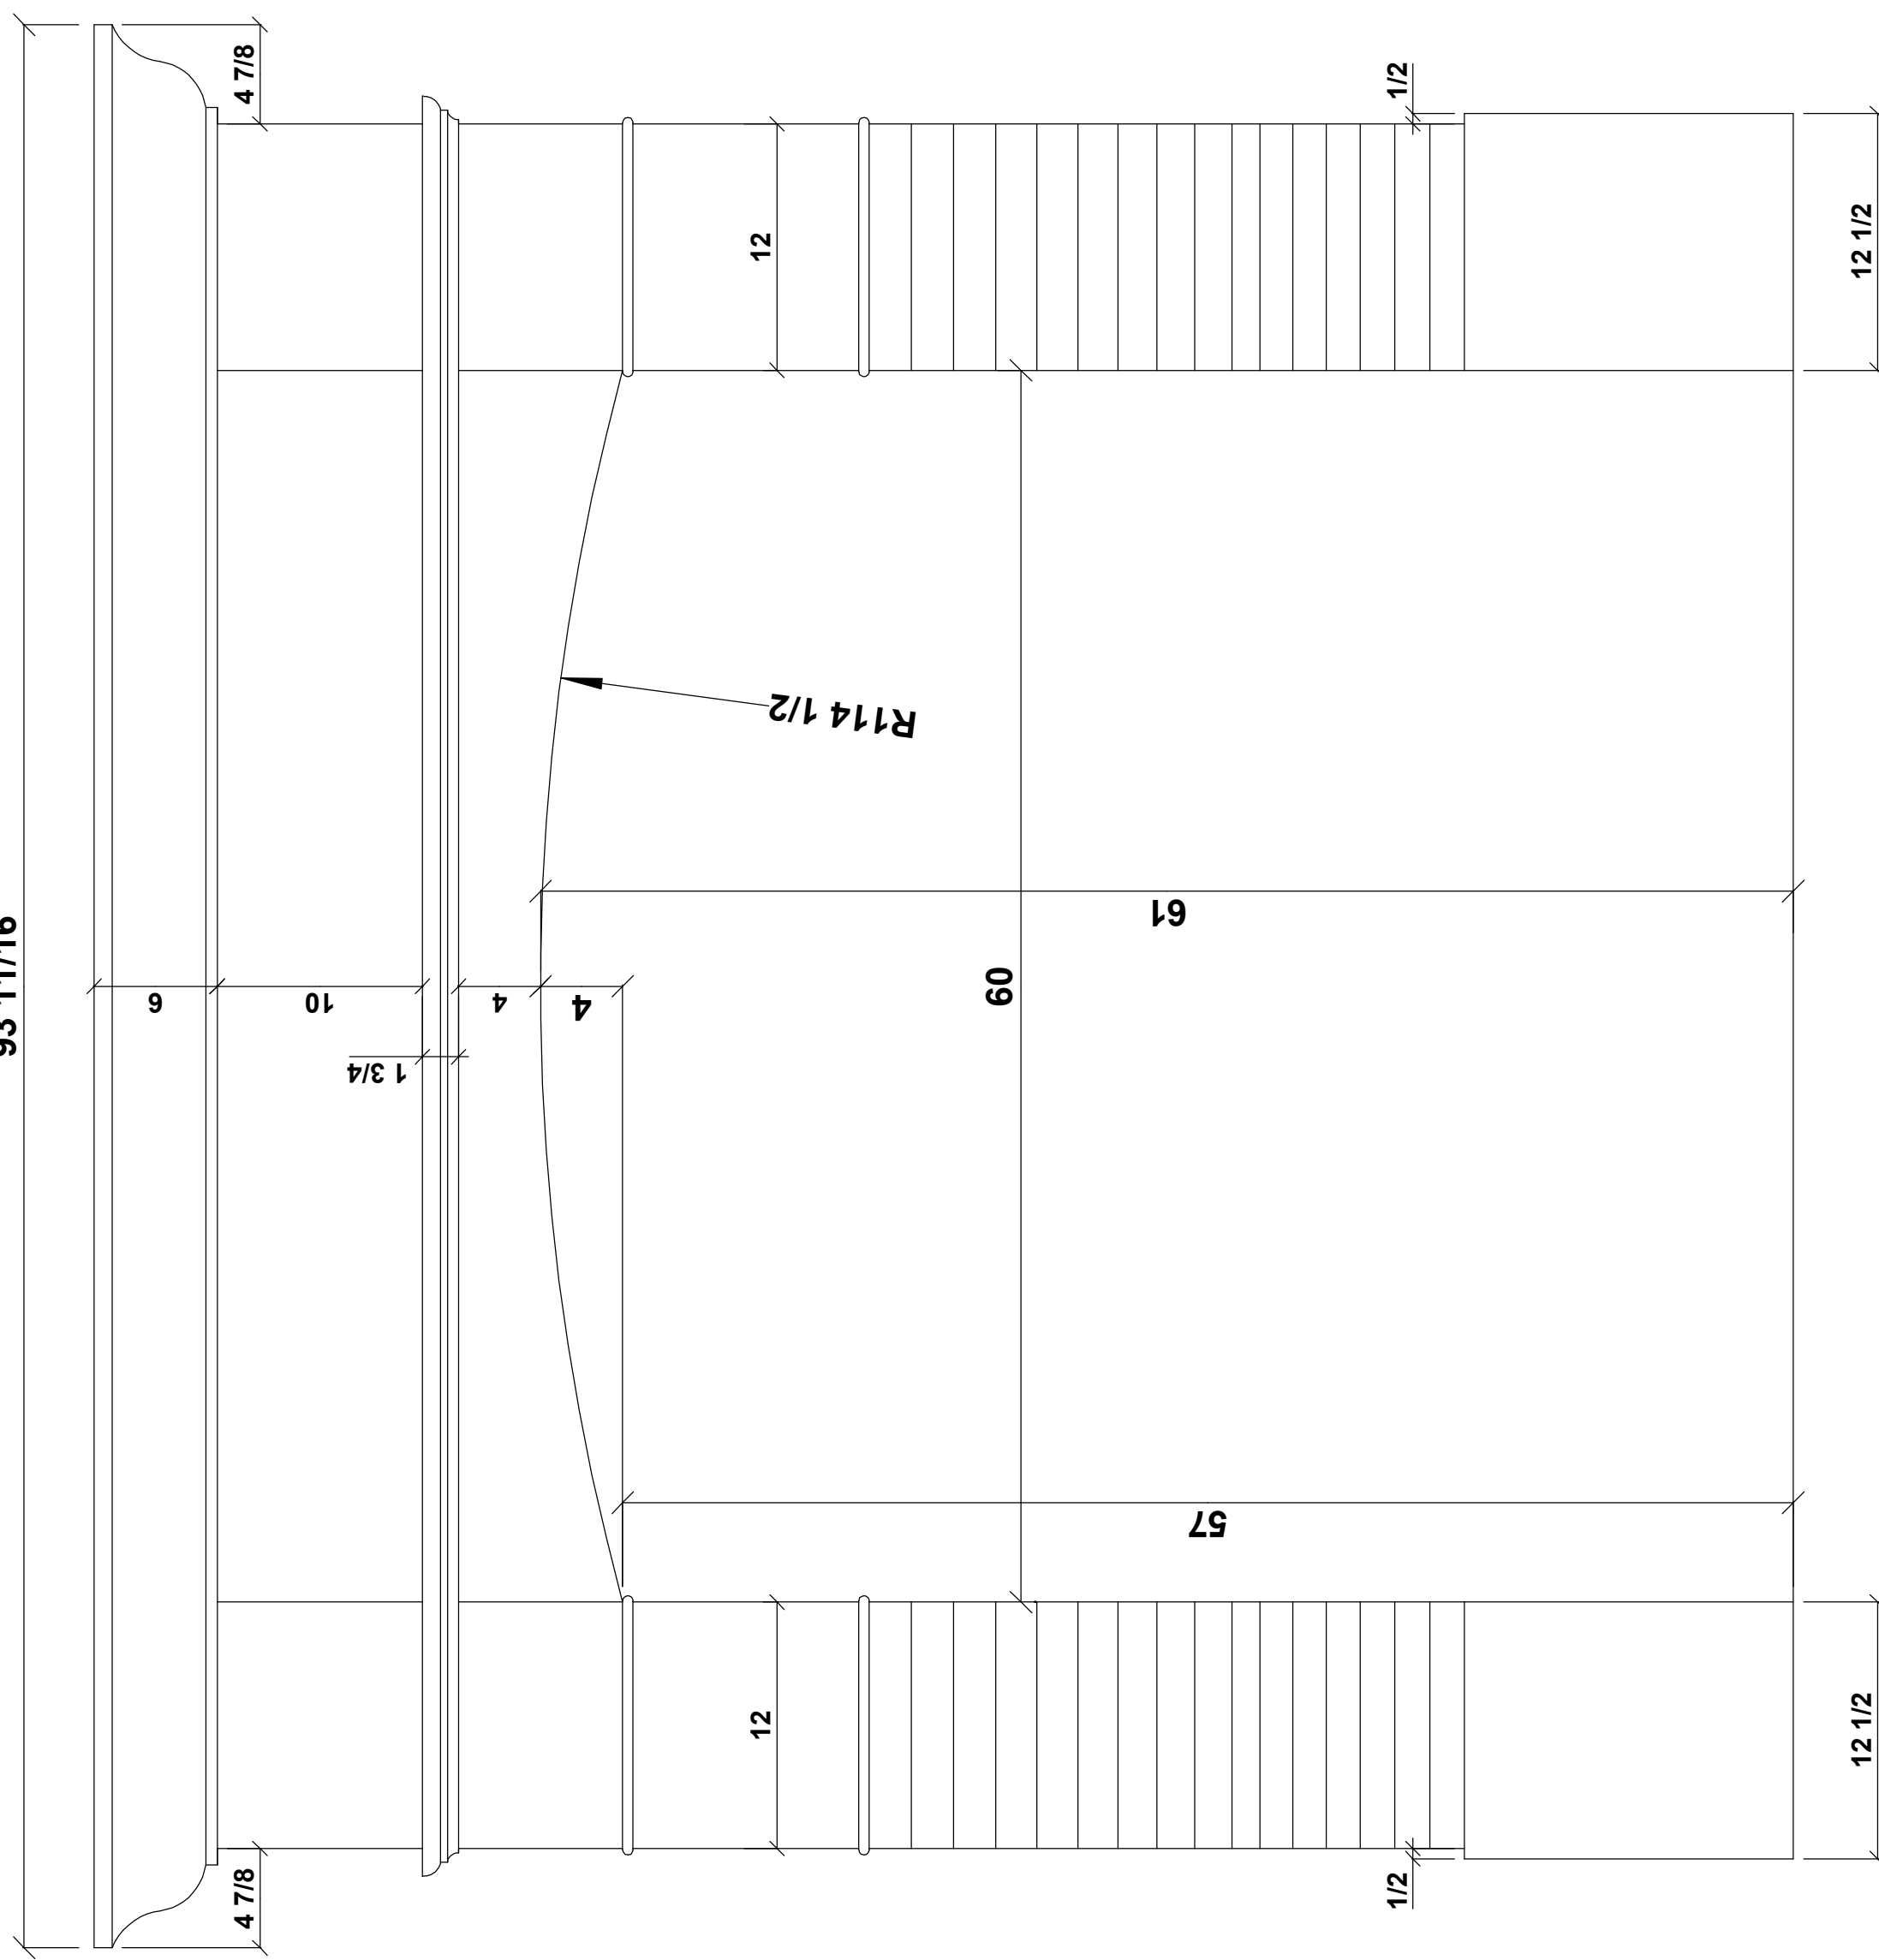

6010 Dixie Highway
 Vero Beach, Florida 32967
 Phone: (772) 569-3466 * Fax: (772) 569-3128

Shaver Millwork

Project:

**Custom Mantel
 For Golf Clubhouse**

Date:
 August 2011

Sheet
 1 of 1

Crown #330 Sim
 Full Scale

Bed #375 Sim.
 Full Scale

Mantel Trim
 Full Scale

**1 ea - Mantel
 Stain Grade White Oak
 @ Grill Room Side
 Verify Dimensions**