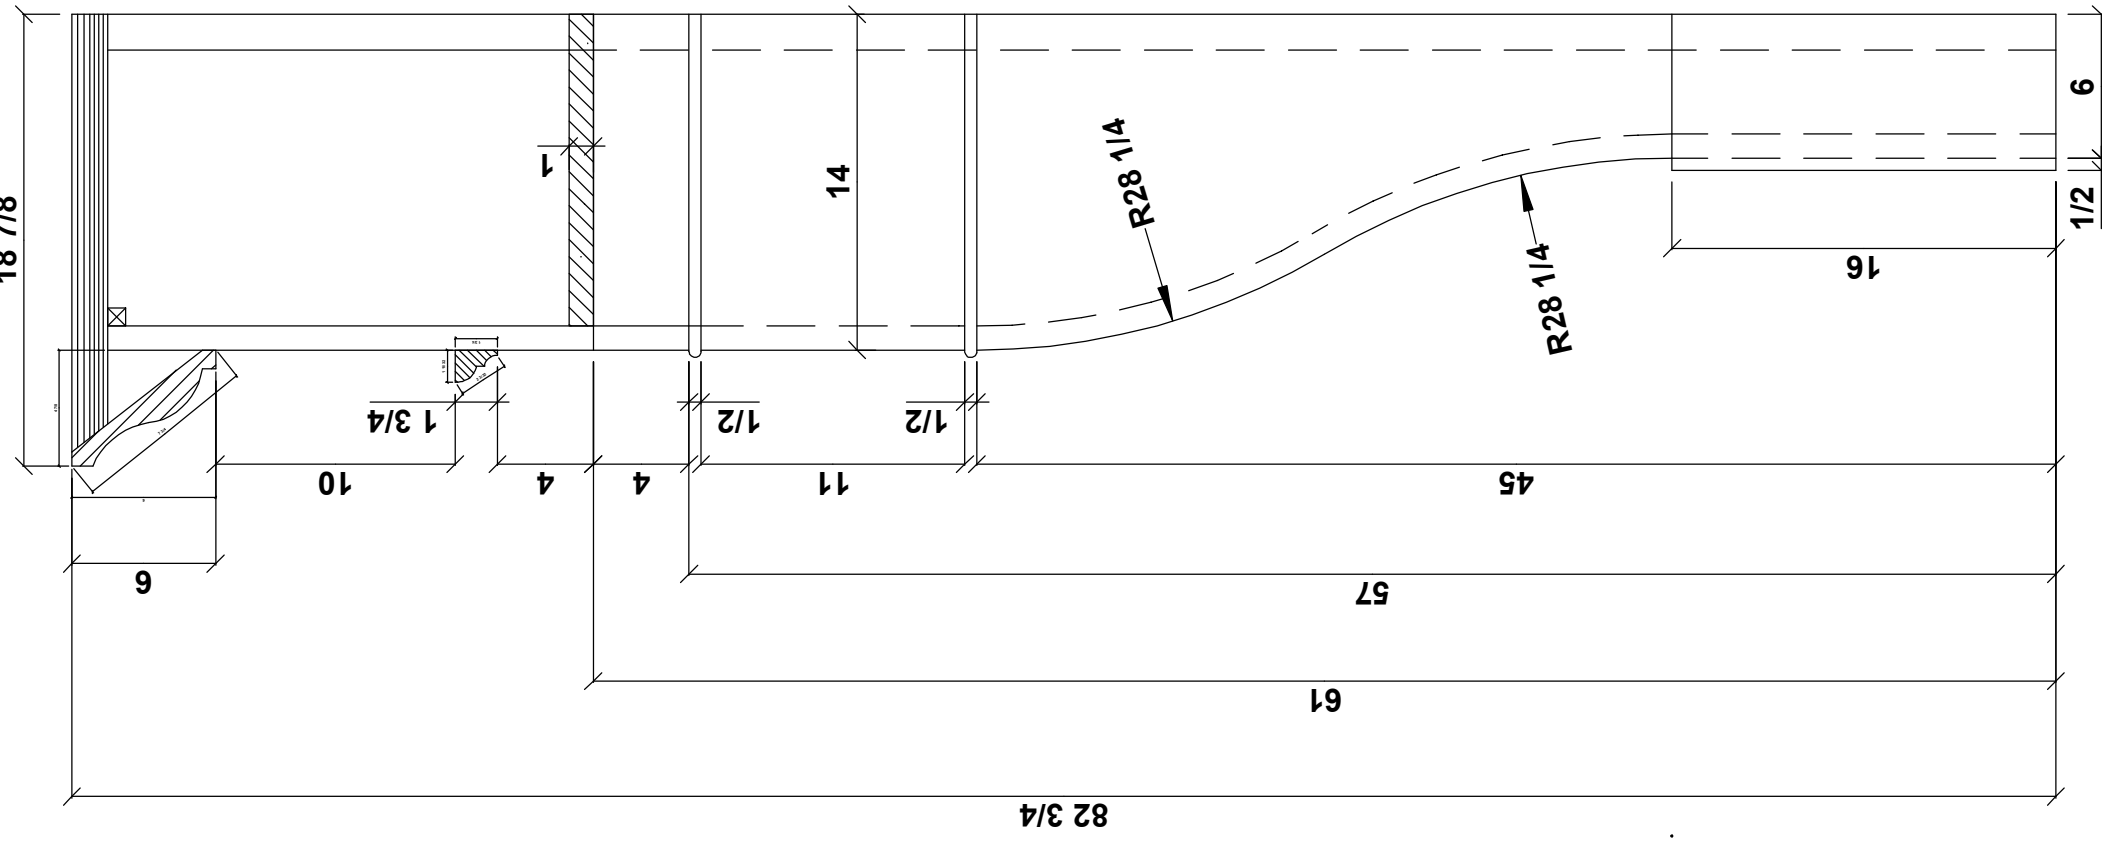

6010 Dixie Highway
 Vero Beach, Florida 32967
 Phone: (772) 569-3466 * Fax: (772) 569-3128

Shaver Millwork

Project:

**Custom Mantel
 For Golf Clubhouse**

Date:
 August 2011

Sheet
 1 of 1

Crown #330 Sim
 Full Scale

Bed #375 Sim.
 Full Scale

Mantel Trim
 Full Scale

**1 ea - Mantel
 Stain Grade White Oak
 @ Grill Room Side
 Verify Dimensions**