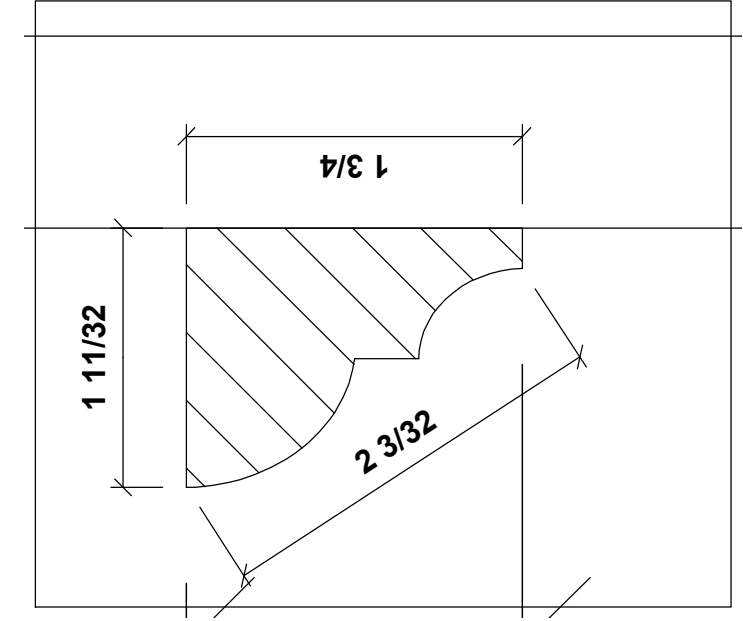

6010 Dixie Highway
 Vero Beach, Florida 32967
 Phone: (772) 569-3466 * Fax: (772) 569-3128

Shaver Millwork

Project:

**Custom Mantel
 For Golf Clubhouse**

Date:
 August 2011

Sheet
 1 of 1

Crown #330 Sim
 Full Scale

Bed #375 Sim.
 Full Scale

Mantel Trim
 Full Scale

**1 ea - Mantel
 Stain Grade White Oak
 @ Grill Room Side
 Verify Dimensions**