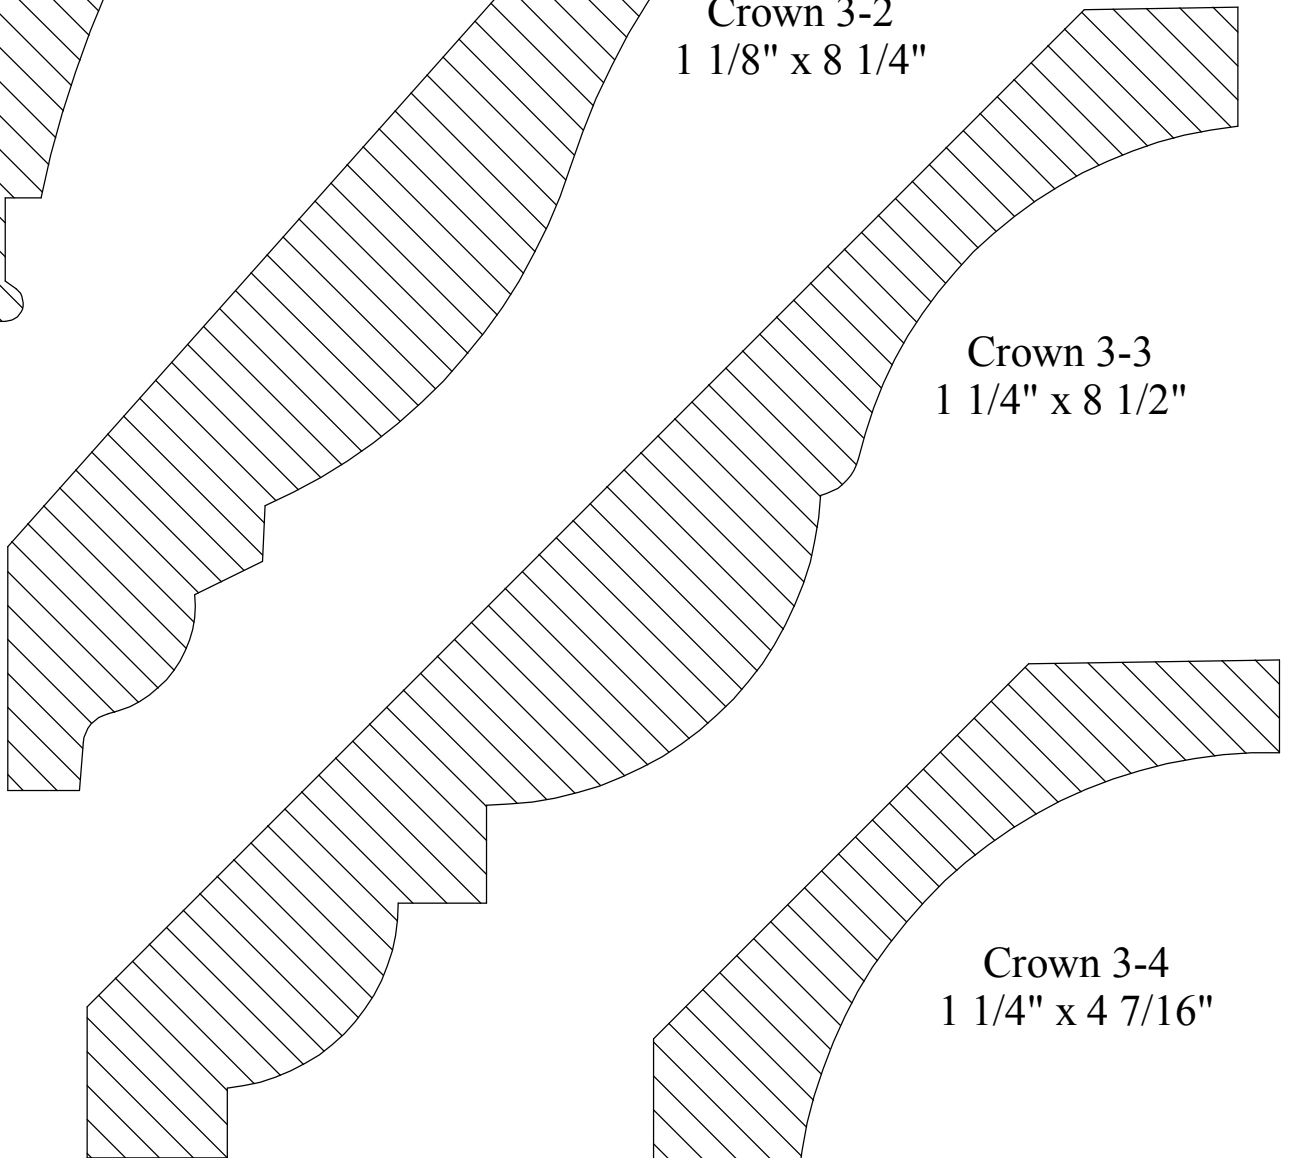

## Section 2: Crown, Bed & Cove Mouldings

Crown 1-1  
1 3/4" x 8 13/16"

Crown 1-2  
1 5/8" x 8 11/16"

Crown 1-3  
3/4" x 2 13/16"

## Section 2: Crown, Bed & Cove Mouldings

Crown 2-1  
1 1/2" x 8 1/8"

Crown 2-2  
1 5/16" x 7 7/8"

Crown 2-3  
1 1/2" x 6 7/16"

## Section 2: Crown, Bed & Cove Mouldings

Crown 4-1  
1" x 5 1/2"

Crown 4-2  
1 1/2" x 8 1/2"

Crown 4-3  
1 1/2" x 7 1/2"

Crown 4-4  
3/4" x 3 5/8"

## Section 2: Crown, Bed & Cove Mouldings

Crown 5-1  
5/8" x 2 1/2"

Crown 5-2  
1 5/8" x 7 13/16"

Crown 5-3  
1 x 7 1/4"

Crown 5-5  
3/4" x 2 5/16"

Crown 5-4  
1 1/2" x 6 3/8"

Crown 5-6  
9/16" x 1 3/8"