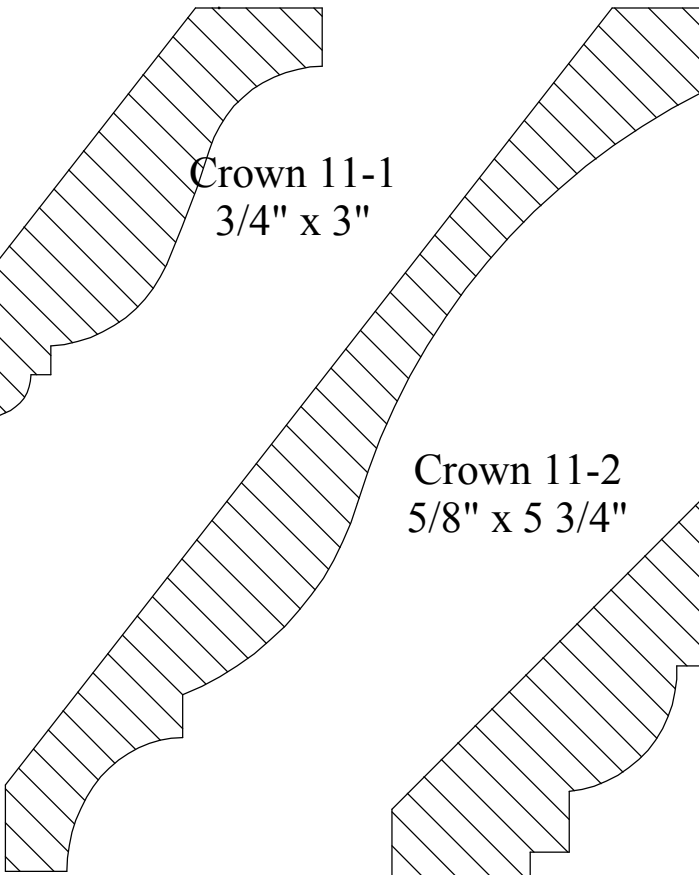

Crown 11-1
3/4" x 3"

Crown 11-2
5/8" x 5 3/4"