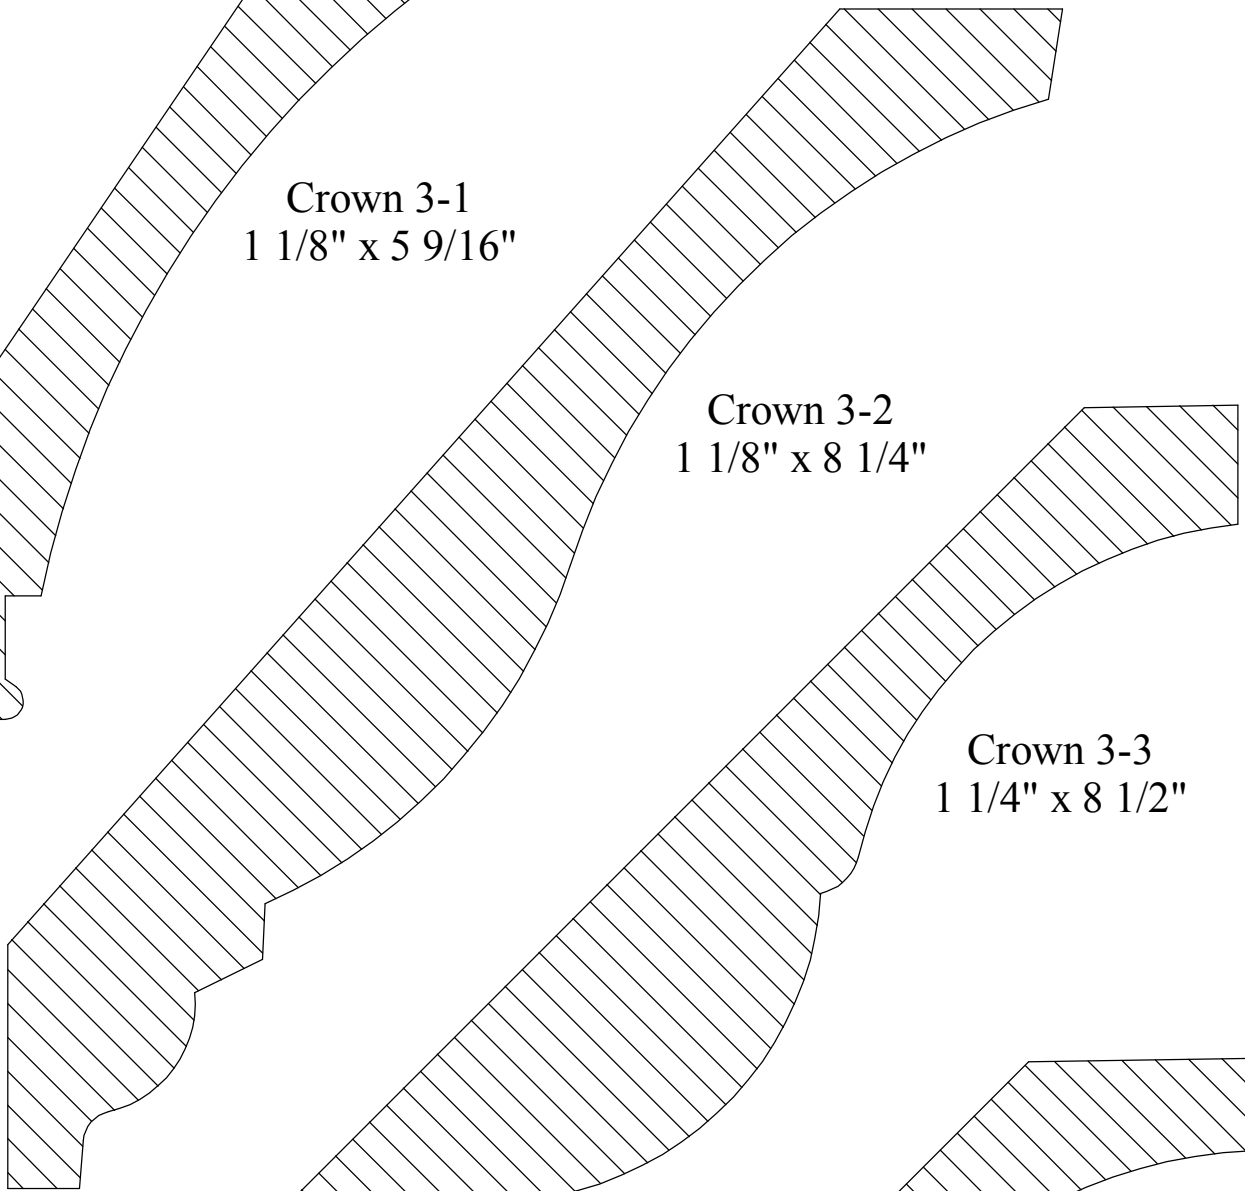

## Section 2: Crown, Bed & Cove Mouldings

Crown 1-1  
1 3/4" x 8 13/16"

Crown 1-2  
1 5/8" x 8 11/16"

Crown 1-3  
3/4" x 2 13/16"

## Section 2: Crown, Bed & Cove Mouldings

Crown 2-1  
1 1/2" x 8 1/8"

Crown 2-2  
1 5/16" x 7 7/8"

Crown 2-3  
1 1/2" x 6 7/16"

## Section 2: Crown, Bed & Cove Mouldings

Crown 4-1  
1" x 5 1/2"

Crown 4-2  
1 1/2" x 8 1/2"

Crown 4-3  
1 1/2" x 7 1/2"

Crown 4-4  
3/4" x 3 5/8"

## Section 2: Crown, Bed & Cove Mouldings

Crown 5-1  
5/8" x 2 1/2"

Crown 5-2  
1 5/8" x 7 13/16"

Crown 5-3  
1 x 7 1/4"

Crown 5-5  
3/4" x 2 5/16"

Crown 5-4  
1 1/2" x 6 3/8"

Crown 5-6  
9/16" x 1 3/8"