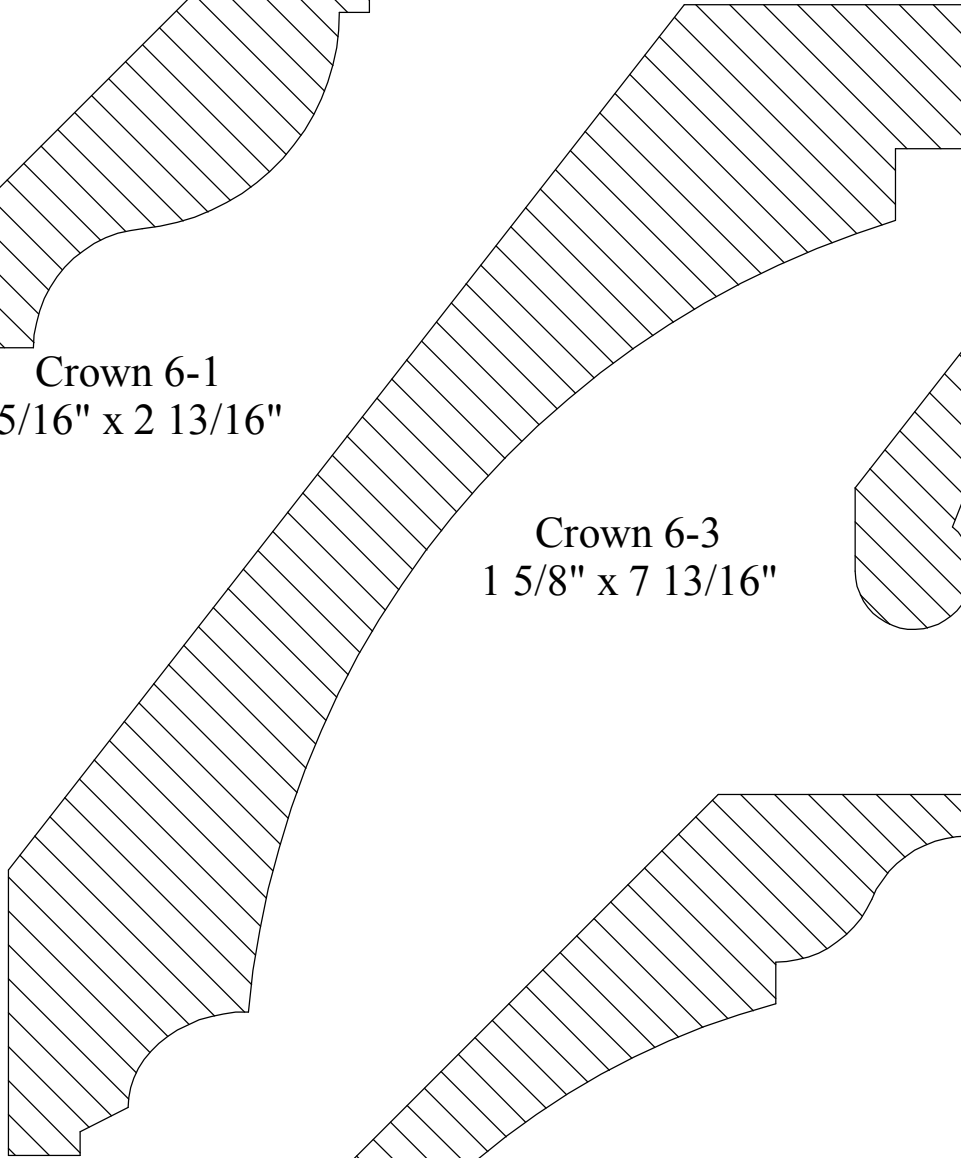

Crown 6-4
1 1/16" x 7 1/2"

Crown 6-3
1 5/8" x 7 13/16"