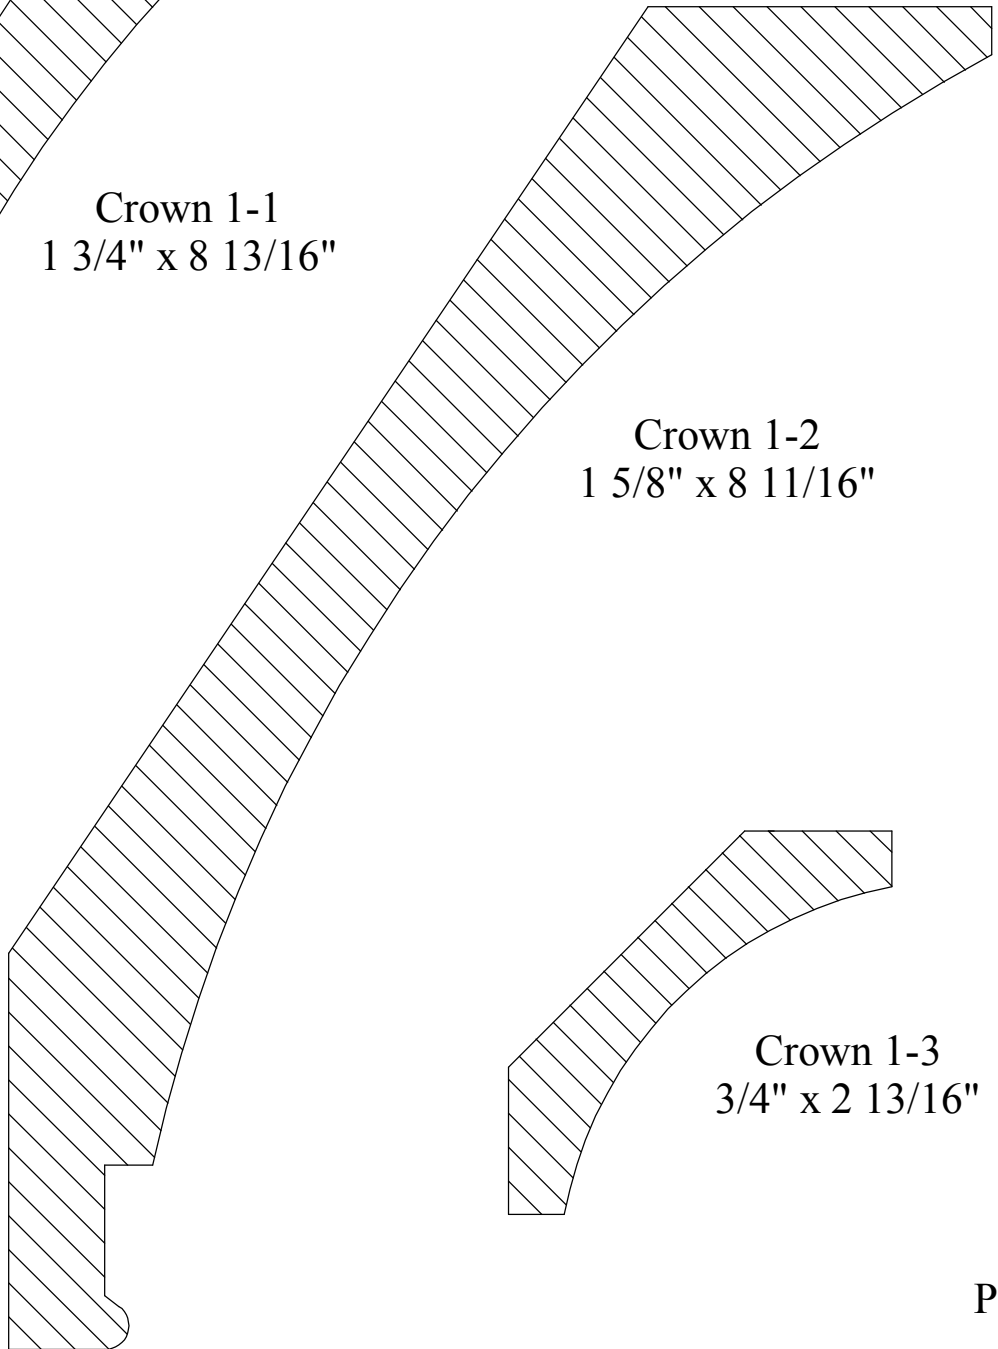

## Section 2: Crown, Bed & Cove Mouldings

Crown 1-1  
1 3/4" x 8 13/16"

Crown 1-2  
1 5/8" x 8 11/16"

Crown 1-3  
3/4" x 2 13/16"

## Section 2: Crown, Bed & Cove Mouldings

Crown 2-1  
1 1/2" x 8 1/8"

Crown 2-2  
1 5/16" x 7 7/8"

Crown 2-3  
1 1/2" x 6 7/16"

## Section 2: Crown, Bed & Cove Mouldings

Crown 4-1  
1" x 5 1/2"

Crown 4-2  
1 1/2" x 8 1/2"

Crown 4-3  
1 1/2" x 7 1/2"

Crown 4-4  
3/4" x 3 5/8"

## Section 2: Crown, Bed & Cove Mouldings

Crown 5-1  
5/8" x 2 1/2"

Crown 5-2  
1 5/8" x 7 13/16"

Crown 5-3  
1 x 7 1/4"

Crown 5-5  
3/4" x 2 5/16"

Crown 5-4  
1 1/2" x 6 3/8"

Crown 5-6  
9/16" x 1 3/8"