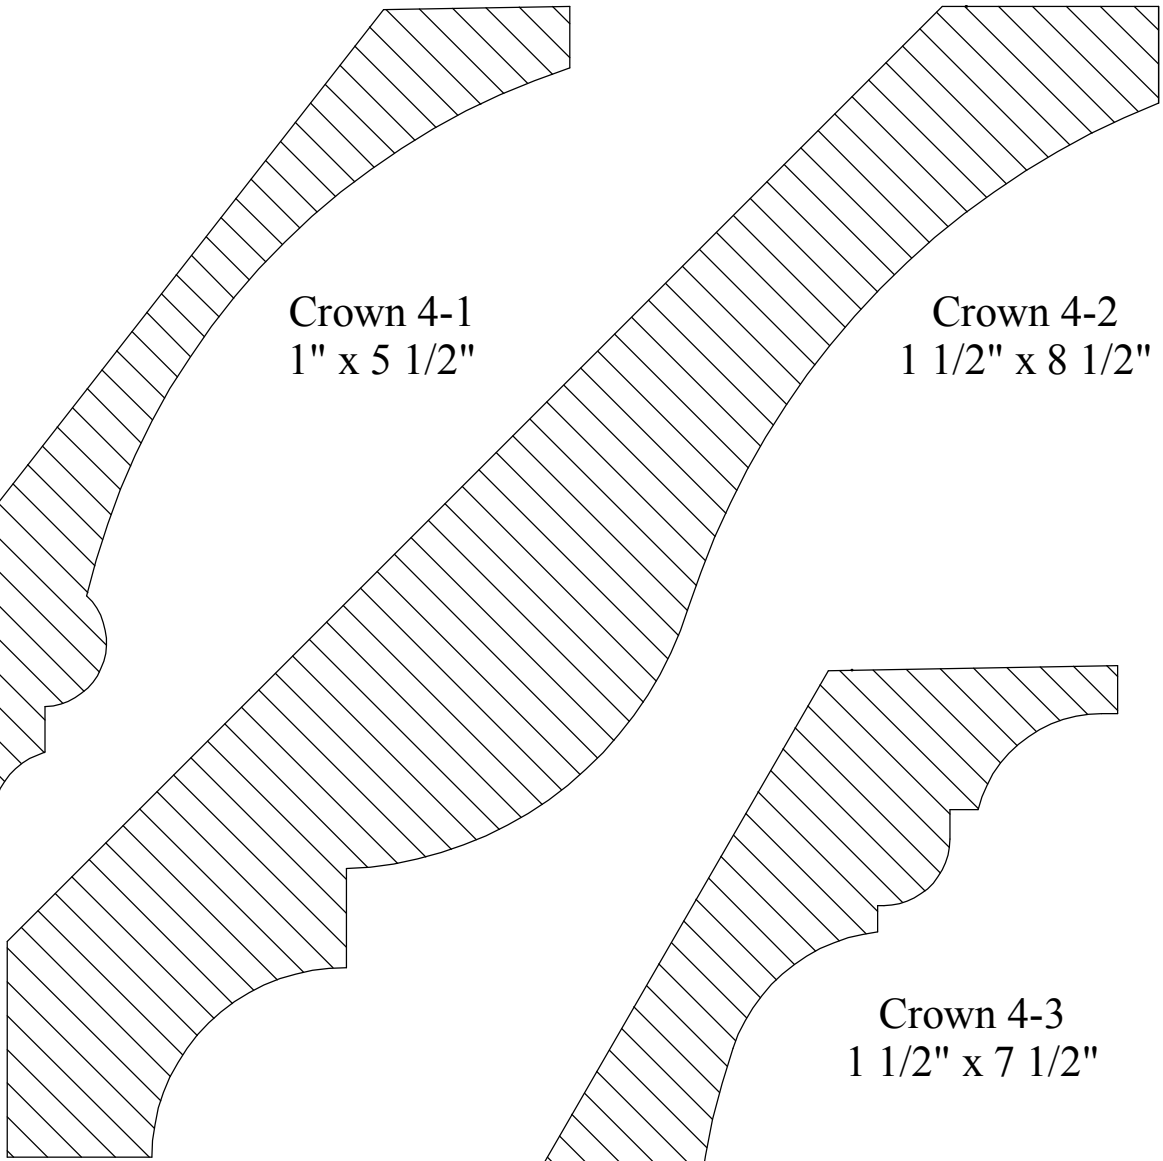

## Section 2: Crown, Bed & Cove Mouldings

Crown 1-1  
1 3/4" x 8 13/16"

Crown 1-2  
1 5/8" x 8 11/16"

Crown 1-3  
3/4" x 2 13/16"

## Section 2: Crown, Bed & Cove Mouldings

Crown 2-1  
1 1/2" x 8 1/8"

Crown 2-2  
1 5/16" x 7 7/8"

Crown 2-3  
1 1/2" x 6 7/16"

## Section 2: Crown, Bed & Cove Mouldings

Crown 4-1  
1" x 5 1/2"

Crown 4-2  
1 1/2" x 8 1/2"

Crown 4-3  
1 1/2" x 7 1/2"

Crown 4-4  
3/4" x 3 5/8"

## Section 2: Crown, Bed & Cove Mouldings

Crown 5-1  
5/8" x 2 1/2"

Crown 5-2  
1 5/8" x 7 13/16"

Crown 5-3  
1 x 7 1/4"

Crown 5-5  
3/4" x 2 5/16"

Crown 5-4  
1 1/2" x 6 3/8"

Crown 5-6  
9/16" x 1 3/8"