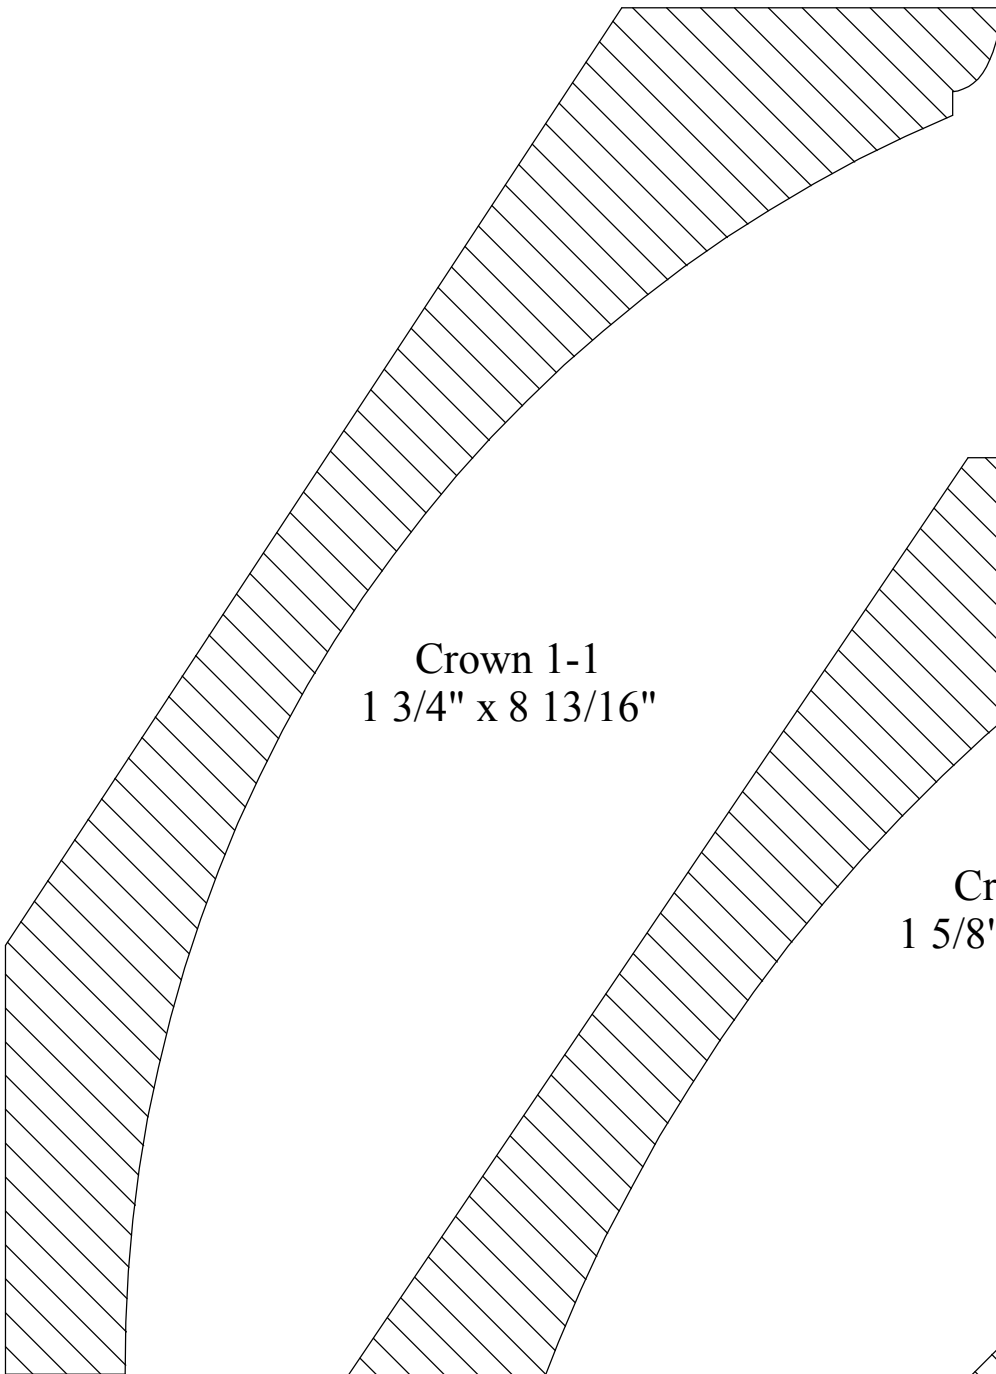

## Section 2: Crown, Bed & Cove Mouldings

Crown 1-1  
1 3/4" x 8 13/16"

Crown 1-2  
1 5/8" x 8 11/16"

Crown 1-3  
3/4" x 2 13/16"

## Section 2: Crown, Bed & Cove Mouldings

Crown 2-1  
1 1/2" x 8 1/8"

Crown 2-2  
1 5/16" x 7 7/8"

Crown 2-3  
1 1/2" x 6 7/16"

## Section 2: Crown, Bed & Cove Mouldings

Crown 4-1  
1" x 5 1/2"

Crown 4-2  
1 1/2" x 8 1/2"

Crown 4-3  
1 1/2" x 7 1/2"

Crown 4-4  
3/4" x 3 5/8"

## Section 2: Crown, Bed & Cove Mouldings

Crown 5-1  
5/8" x 2 1/2"

Crown 5-2  
1 5/8" x 7 13/16"

Crown 5-3  
1 x 7 1/4"

Crown 5-5  
3/4" x 2 5/16"

Crown 5-4  
1 1/2" x 6 3/8"

Crown 5-6  
9/16" x 1 3/8"