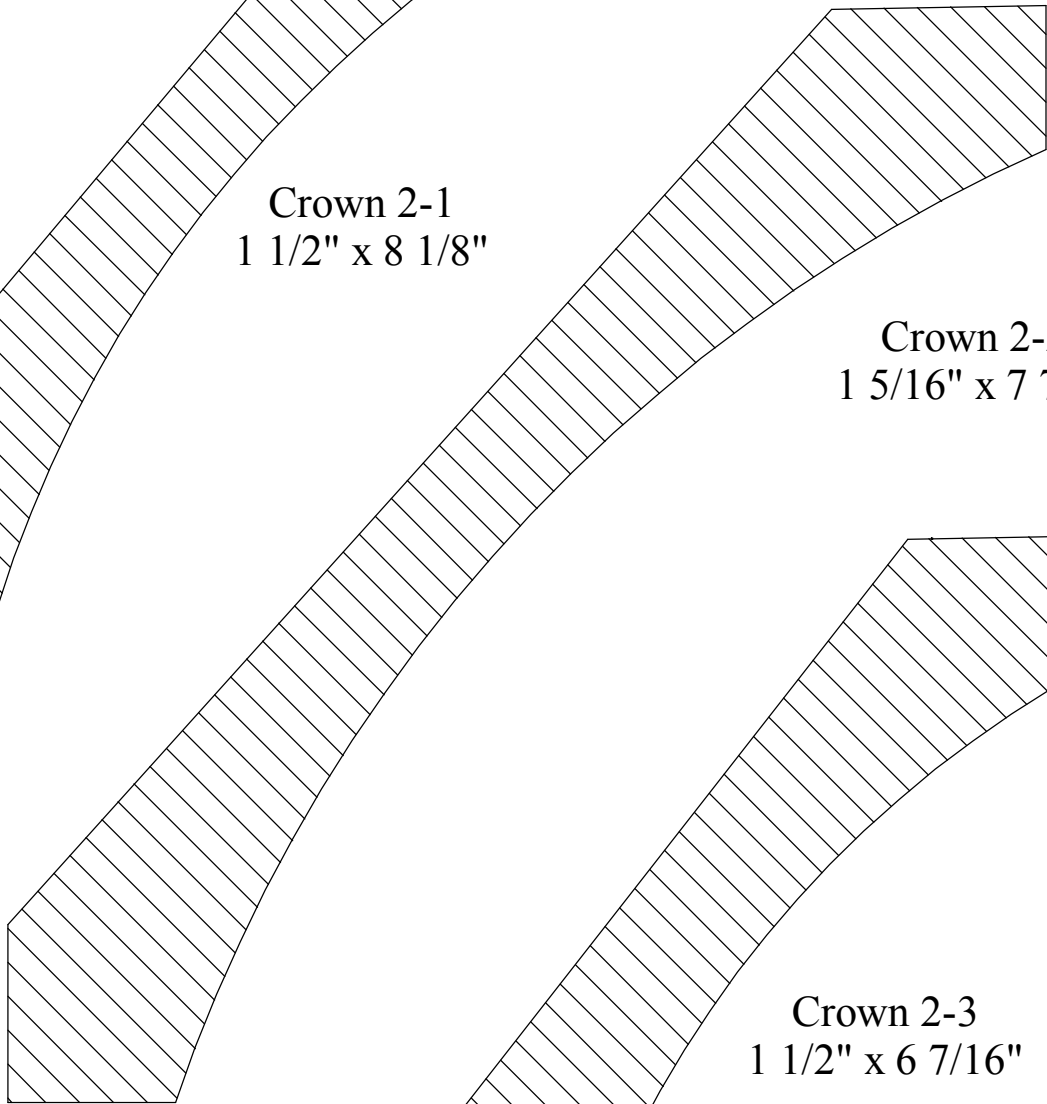

## Section 2: Crown, Bed & Cove Mouldings

Crown 1-1  
1 3/4" x 8 13/16"

Crown 1-2  
1 5/8" x 8 11/16"

Crown 1-3  
3/4" x 2 13/16"

## Section 2: Crown, Bed & Cove Mouldings

Crown 2-1  
1 1/2" x 8 1/8"

Crown 2-2  
1 5/16" x 7 7/8"

Crown 2-3  
1 1/2" x 6 7/16"

## Section 2: Crown, Bed & Cove Mouldings

Crown 4-1  
1" x 5 1/2"

Crown 4-2  
1 1/2" x 8 1/2"

Crown 4-3  
1 1/2" x 7 1/2"

Crown 4-4  
3/4" x 3 5/8"

## Section 2: Crown, Bed & Cove Mouldings

Crown 5-1  
5/8" x 2 1/2"

Crown 5-2  
1 5/8" x 7 13/16"

Crown 5-3  
1 x 7 1/4"

Crown 5-5  
3/4" x 2 5/16"

Crown 5-4  
1 1/2" x 6 3/8"

Crown 5-6  
9/16" x 1 3/8"