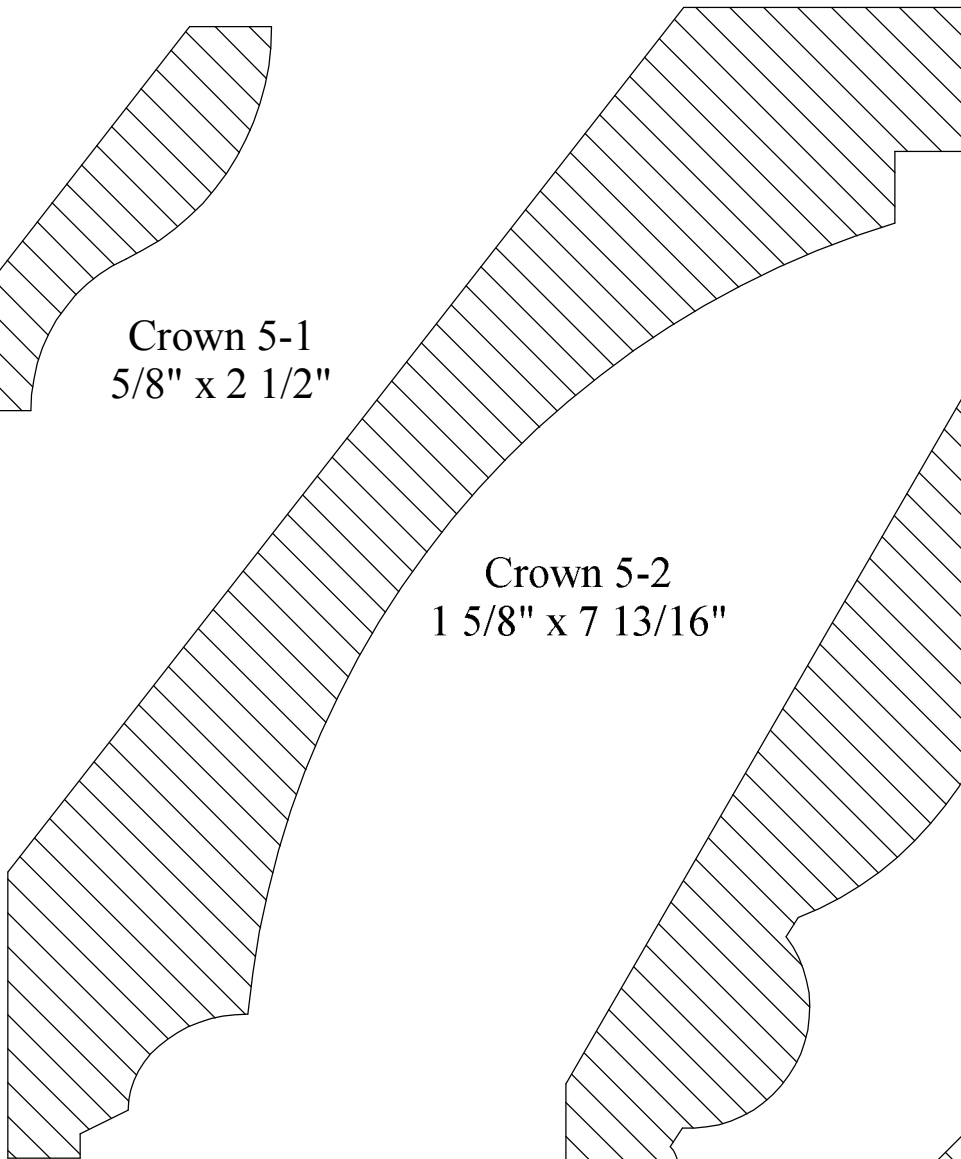

## Section 2: Crown, Bed & Cove Mouldings

Crown 1-1  
1 3/4" x 8 13/16"

Crown 1-2  
1 5/8" x 8 11/16"

Crown 1-3  
3/4" x 2 13/16"

## Section 2: Crown, Bed & Cove Mouldings

Crown 2-1  
1 1/2" x 8 1/8"

Crown 2-2  
1 5/16" x 7 7/8"

Crown 2-3  
1 1/2" x 6 7/16"

## Section 2: Crown, Bed & Cove Mouldings

Crown 4-1  
1" x 5 1/2"

Crown 4-2  
1 1/2" x 8 1/2"

Crown 4-3  
1 1/2" x 7 1/2"

Crown 4-4  
3/4" x 3 5/8"

## Section 2: Crown, Bed & Cove Mouldings

Crown 5-1  
5/8" x 2 1/2"

Crown 5-2  
1 5/8" x 7 13/16"

Crown 5-3  
1 x 7 1/4"

Crown 5-5  
3/4" x 2 5/16"

Crown 5-4  
1 1/2" x 6 3/8"

Crown 5-6  
9/16" x 1 3/8"