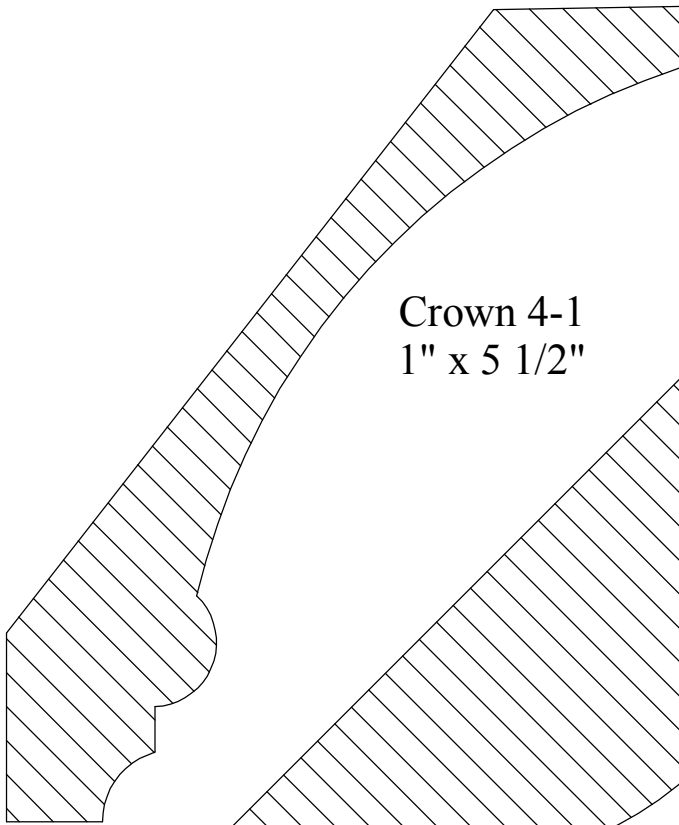

## Section 2: Crown, Bed & Cove Mouldings

Crown 1-1  
1 3/4" x 8 13/16"

Crown 1-2  
1 5/8" x 8 11/16"

Crown 1-3  
3/4" x 2 13/16"

## Section 2: Crown, Bed & Cove Mouldings

Crown 2-1  
1 1/2" x 8 1/8"

Crown 2-2  
1 5/16" x 7 7/8"

Crown 2-3  
1 1/2" x 6 7/16"

## Section 2: Crown, Bed & Cove Mouldings

Crown 4-1  
1" x 5 1/2"

Crown 4-2  
1 1/2" x 8 1/2"

Crown 4-3  
1 1/2" x 7 1/2"

Crown 4-4  
3/4" x 3 5/8"

## Section 2: Crown, Bed & Cove Mouldings

Crown 5-1  
5/8" x 2 1/2"

Crown 5-2  
1 5/8" x 7 13/16"

Crown 5-3  
1 x 7 1/4"

Crown 5-5  
3/4" x 2 5/16"

Crown 5-4  
1 1/2" x 6 3/8"

Crown 5-6  
9/16" x 1 3/8"