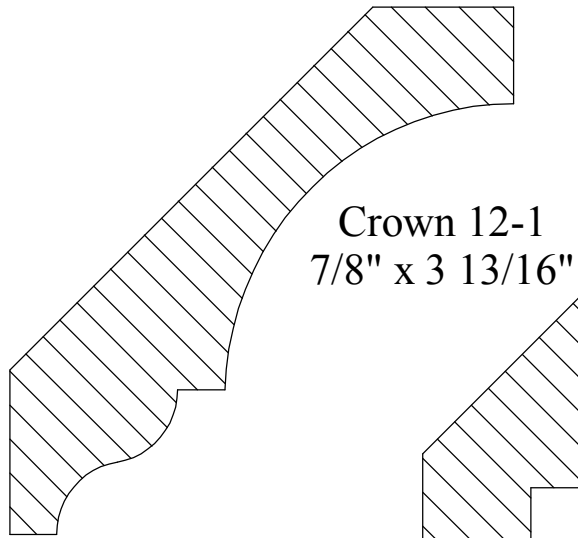

Section 2: Crown, Bed & Cove Mouldings