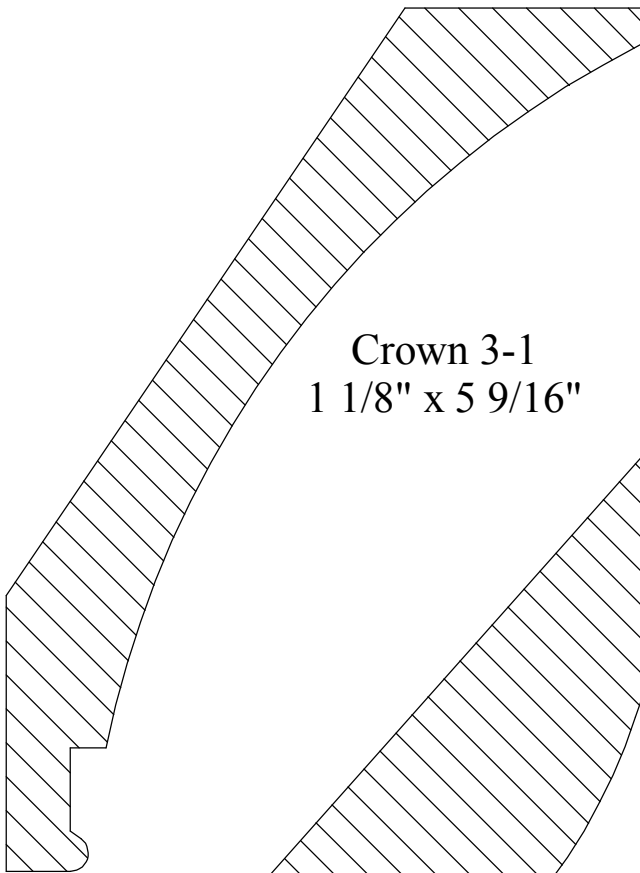

## Section 2: Crown, Bed & Cove Mouldings

Crown 1-1  
1 3/4" x 8 13/16"

Crown 1-2  
1 5/8" x 8 11/16"

Crown 1-3  
3/4" x 2 13/16"

## Section 2: Crown, Bed & Cove Mouldings

Crown 2-1  
1 1/2" x 8 1/8"

Crown 2-2  
1 5/16" x 7 7/8"

Crown 2-3  
1 1/2" x 6 7/16"

## Section 2: Crown, Bed & Cove Mouldings

Crown 4-1  
1" x 5 1/2"

Crown 4-2  
1 1/2" x 8 1/2"

Crown 4-3  
1 1/2" x 7 1/2"

Crown 4-4  
3/4" x 3 5/8"

## Section 2: Crown, Bed & Cove Mouldings

Crown 5-1  
5/8" x 2 1/2"

Crown 5-2  
1 5/8" x 7 13/16"

Crown 5-3  
1 x 7 1/4"

Crown 5-5  
3/4" x 2 5/16"

Crown 5-4  
1 1/2" x 6 3/8"

Crown 5-6  
9/16" x 1 3/8"