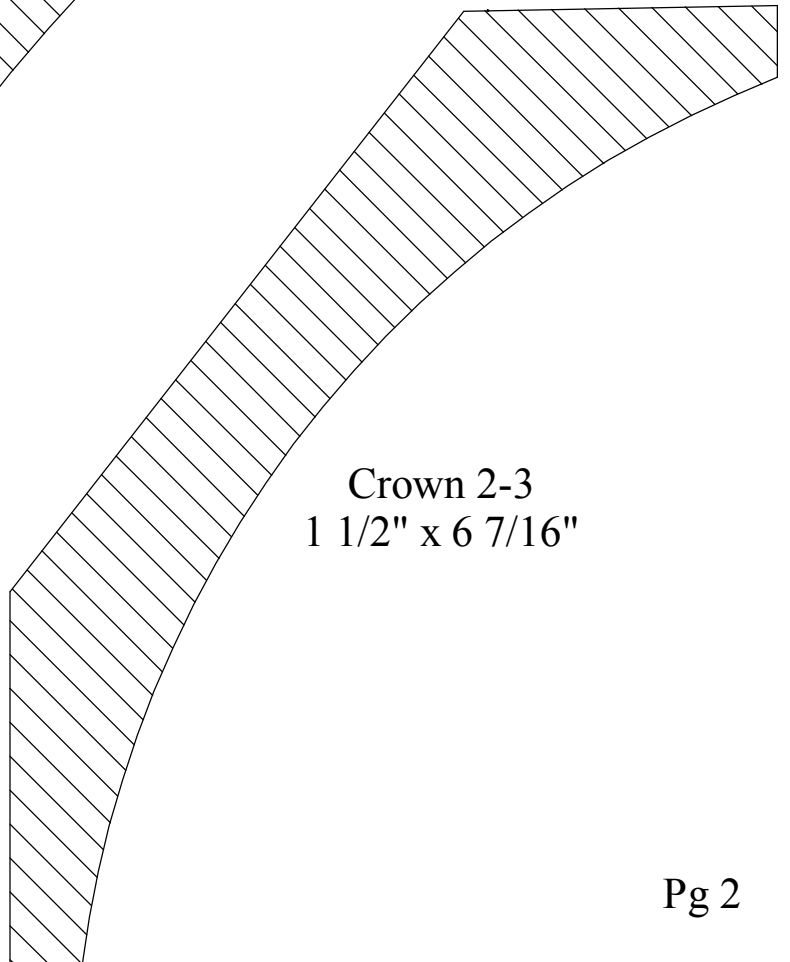

## Section 2: Crown, Bed & Cove Mouldings

Crown 1-1  
1 3/4" x 8 13/16"

Crown 1-2  
1 5/8" x 8 11/16"

Crown 1-3  
3/4" x 2 13/16"

## Section 2: Crown, Bed & Cove Mouldings

Crown 2-1  
1 1/2" x 8 1/8"

Crown 2-2  
1 5/16" x 7 7/8"

Crown 2-3  
1 1/2" x 6 7/16"

## Section 2: Crown, Bed & Cove Mouldings

Crown 4-1  
1" x 5 1/2"

Crown 4-2  
1 1/2" x 8 1/2"

Crown 4-3  
1 1/2" x 7 1/2"

Crown 4-4  
3/4" x 3 5/8"

## Section 2: Crown, Bed & Cove Mouldings

Crown 5-1  
5/8" x 2 1/2"

Crown 5-2  
1 5/8" x 7 13/16"

Crown 5-3  
1 x 7 1/4"

Crown 5-5  
3/4" x 2 5/16"

Crown 5-4  
1 1/2" x 6 3/8"

Crown 5-6  
9/16" x 1 3/8"